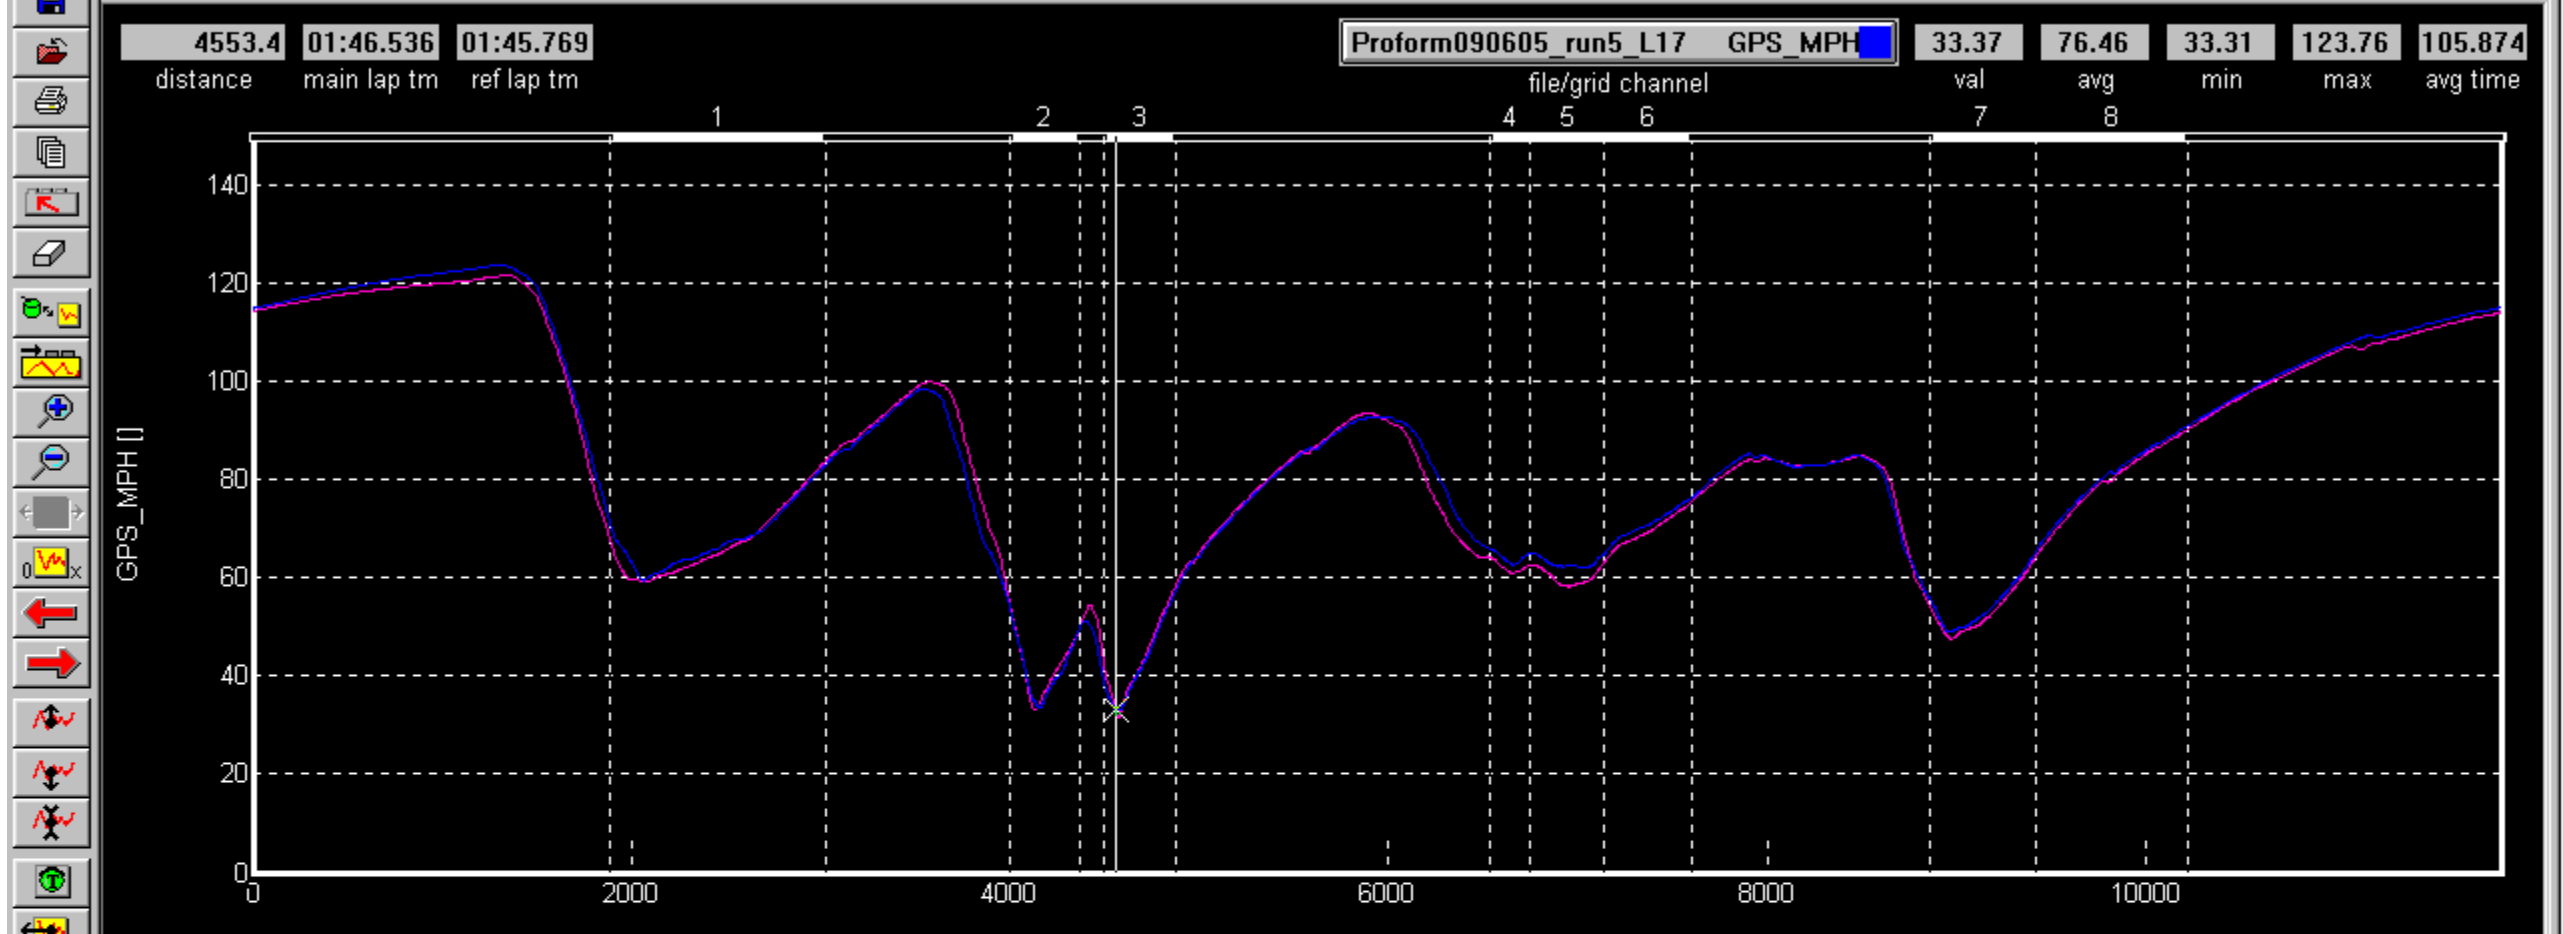

Proform090605\_run5 1 2 3 4 5 6 7 8 9 10 11 12 13 14 15 16 17 18

Engine RPM	4585	Battery Volt	14.25	Accel G	-0.26	GPS_Satellites	6.00	GPS_MPH	33.77	GPS_LatG	-1.11	LapMarkers	none
MPH	0	Lateral G	-1.18	GPS_Data	135090.9	GPS_Heading	255.72	GPS_Gs	-0.32	GPS_LapX	4553.21		

MAIN LAP REFERENCE LAP CHART MAX G's 1.5

Run: Proform090605\_run5 Lap: 12 Time: 01:46.536 Run: Proform090605\_run5 Lap: 17 Time: 01:45.769

Speed:	33.77	33.37
Eng RPM:	4585	4704
Lateral G:	-1.18	-1.02
Accel G:	-0.26	-0.11