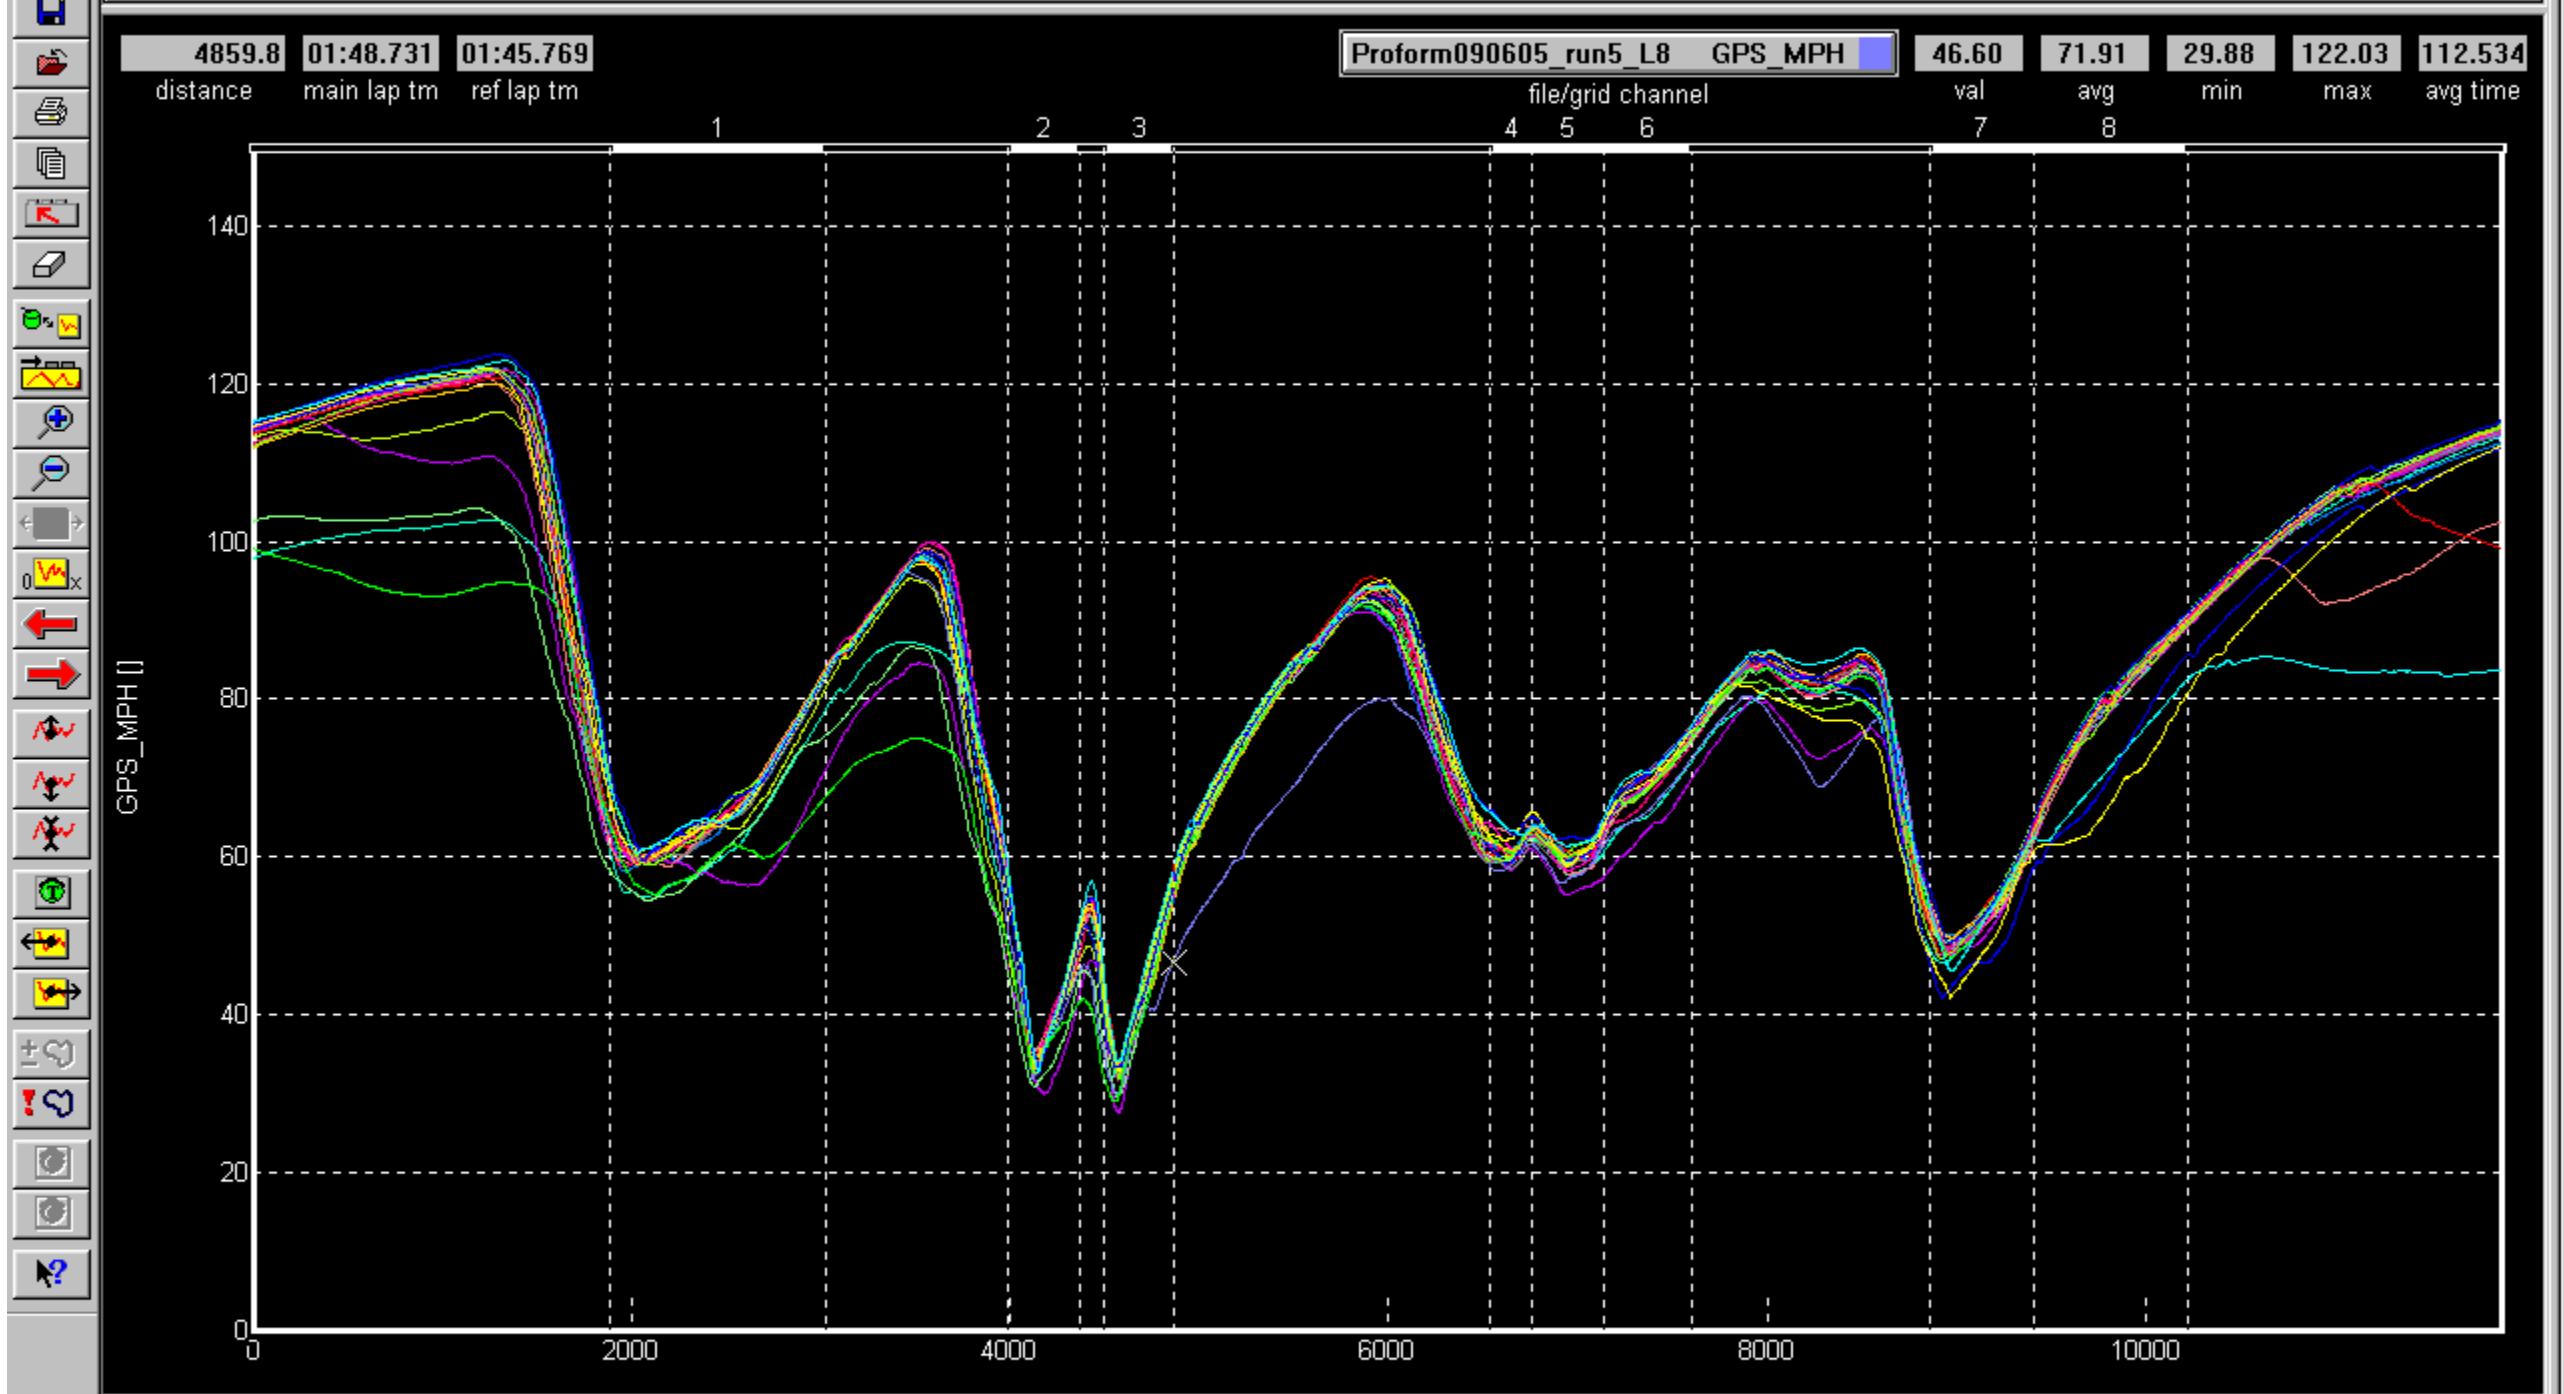

Proform090605\_run5 1 2 3 4 5 6 7 8 9 10 11 12 13 14 15 16 17 18

Engine RPM	8018	Battery Volt	14.27	Accel G	0.33	GPS_Satellites	6.00	GPS_MPH	58.42	GPS_LatG	-0.28	LapMarkers	none
MPH	0	Lateral G	-0.29	GPS_Data	206594.8	GPS_Heading	99.25	GPS_Gs	0.34	GPS_LapX	4859.73		

MAIN LAP REFERENCE LAP CHART MAX G's 1.5

Run: Proform090605\_rn Lap: 18 Time: 01:48.731    Run: Proform090605\_ru Lap: 17 Time: 01:45.769

Run Log Menu Map Report Lap Zoom Segment Report Segment Compare Speed Compare Min Max Avg Compare G-G Plot